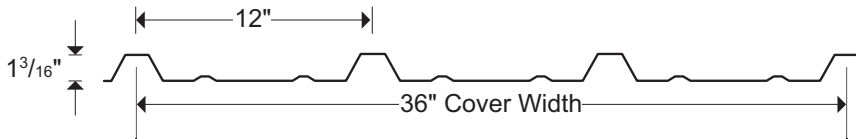

Legacybuildingsupply.com
211 East State Rte 133 Arthur, IL 61911 (217)543-2829

Standing Seam

Legacy Ag Panel

Legacy Commercial Rib

Also available in 26 Gauge
* Premium Color - additional cost